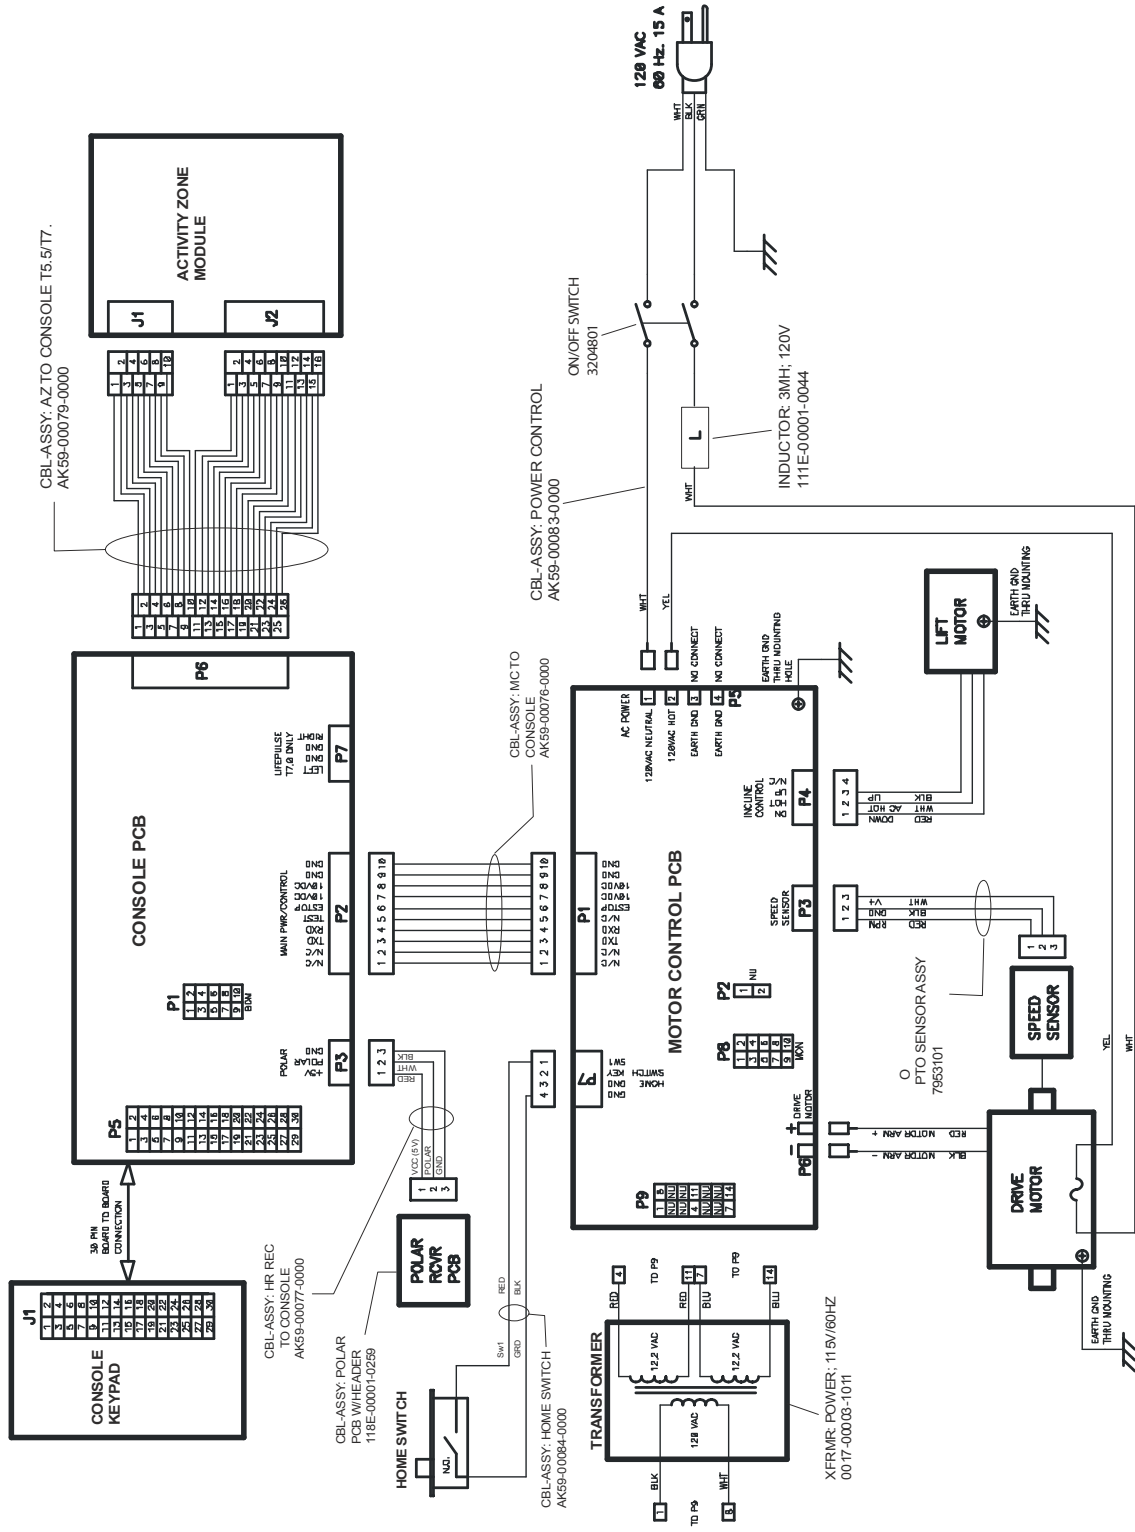

Front Roller Assembly 13

Block Diagram - Domestic 14

Block Diagram - International 15

Description	Part No.
Hardware Bag	AK59-00090-0000
Document Kit - Eng	AK59-00111-0000
Document Kit - Ger	AK59-000111-0002
Transmitter, Polar HR	8254701
Strap, Heart Rate LF	6844301
M6 Hex Long Arm Wrench	3255701

Motor Cover, Front End Cap, and Leg Levelers

Lift Frame and Lift Motor

Motor Controller Kit
Domestic
AK59-00112-0000
International
AK59-00113-0000

T5-5 TREADMILL
Block Diagram - Low Voltage

T55-0XXX-01

T5-5 TREADMILL Block Diagram - High Voltage

T55-0XXX-01

T55-0101-01	T55-0102-01	T55-0104-01	T55-0201-01
T5-5.ENG/MET. 230/50.CONT	T5-5.ENG/MET. 230/50.UK	T5-5.ENG/MET. 240.AUST	T5-5.ENG/MET. 230/50.CONT
7420801	7420901	7420801	7420801
LINE CORD, UK	7420901		
LINE CORD, AUSTRALIA	7802901		